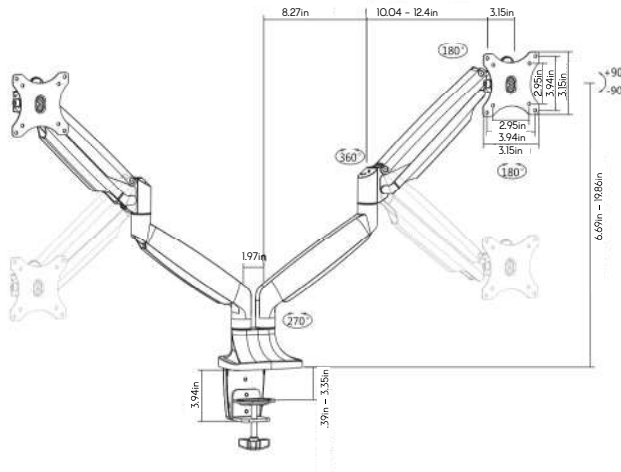

Monitor Arms

Single Gaslift

Dual Gaslift

Products	SKU#	Weight	List Price
Single Gaslift	5TAM0701SV	10 lbs	\$333
Dual Gaslift	5TAM0702SV	15 lbs	\$543

GATEWAY office furniture

Monitor Arms

Aluminum Interactive Counterbalance Monitor Arms

Detachable VESA panel makes installation easier

Vertical Adjustment
Gas Spring Assisted

Both grommet and desk clamp mounting available

Create a clean, sleek look by concealing cables from sight

Built-in spring tension gauge adjusts for various arm weight loads

Added slots for holding tools in case of possible maintenance in future

GATEWAY office furniture