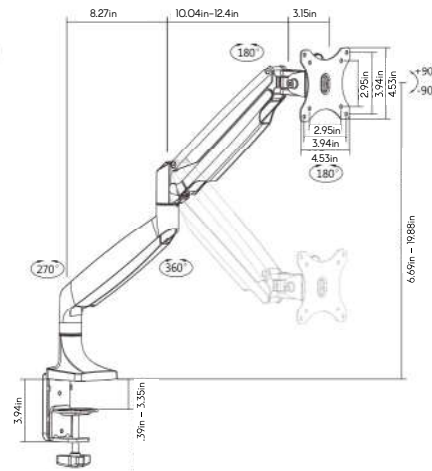

Monitor Arms

Single Gaslift

Dual Gaslift

Products	SKU#	Weight	List Price
Single Gaslift	5TAM0701SV	10 lbs	\$333
Dual Gaslift	5TAM0702SV	15 lbs	\$543

GATEWAY office furniture

Monitor Arms

Aluminum Interactive Counterbalance Monitor Arms

Detachable VESA panel makes installation easier

Vertical Adjustment
Gas Spring Assisted

Both grommet and desk clamp mounting available

Create a clean, sleek look by concealing cables from sight

Built-in spring tension gauge adjusts for various arm weight loads

Added slots for holding tools in case of possible maintenance in future

GATEWAY office furniture